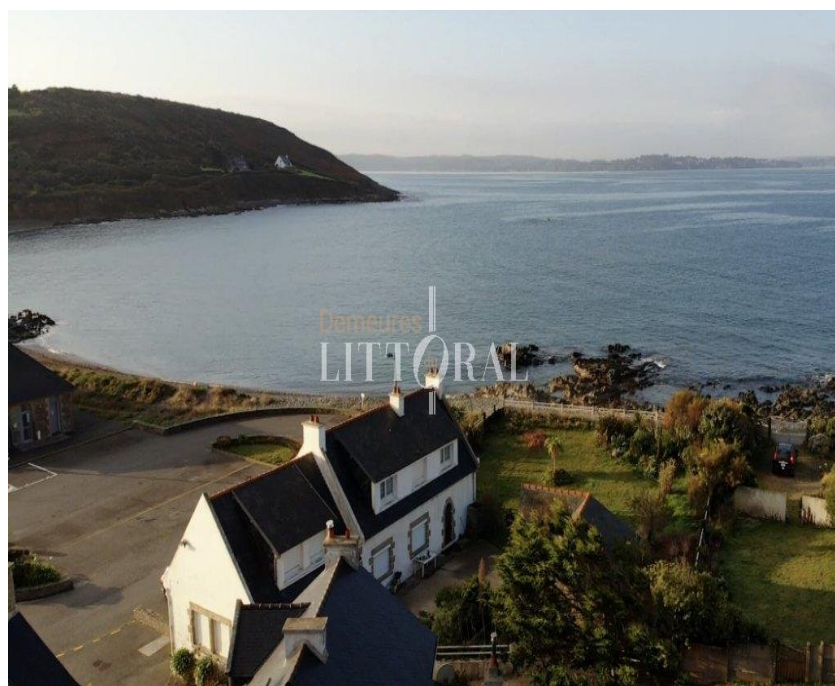

## Vue mer sur port de pêche

réf. **GRO761**

area : **200 m<sup>2</sup>**

ground : **975 m<sup>2</sup>**

number of pieces : **8**

awesome location for this spacious house of about 200 m<sup>2</sup> living space. the tinyfishing port is set on a small peninsula and the property enjoys a sea facing situation at its end. it enjoys beautiful sea view and stunning sun sets ! the property includes a lovely stone slate outbuilding and a garden of 975 m<sup>2</sup>. ref. gro761 ..